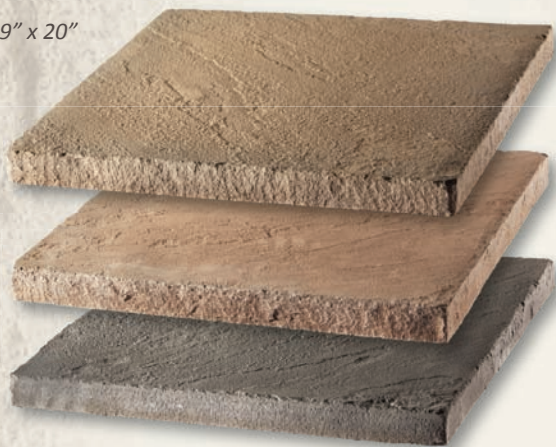

RDC

Rock DECOR

QUALITY MANUFACTURED STONE PRODUCTS

Dress up your Rock.

HEARTHSTONES

All products are available in Taupe, Tan, and Grey

TRIM

19" x 20"

TAUPE

TAN

GREY

SHUTTER BLOCKS

15" x 20"

TAUPE

UTILITIES

Single Receptacle